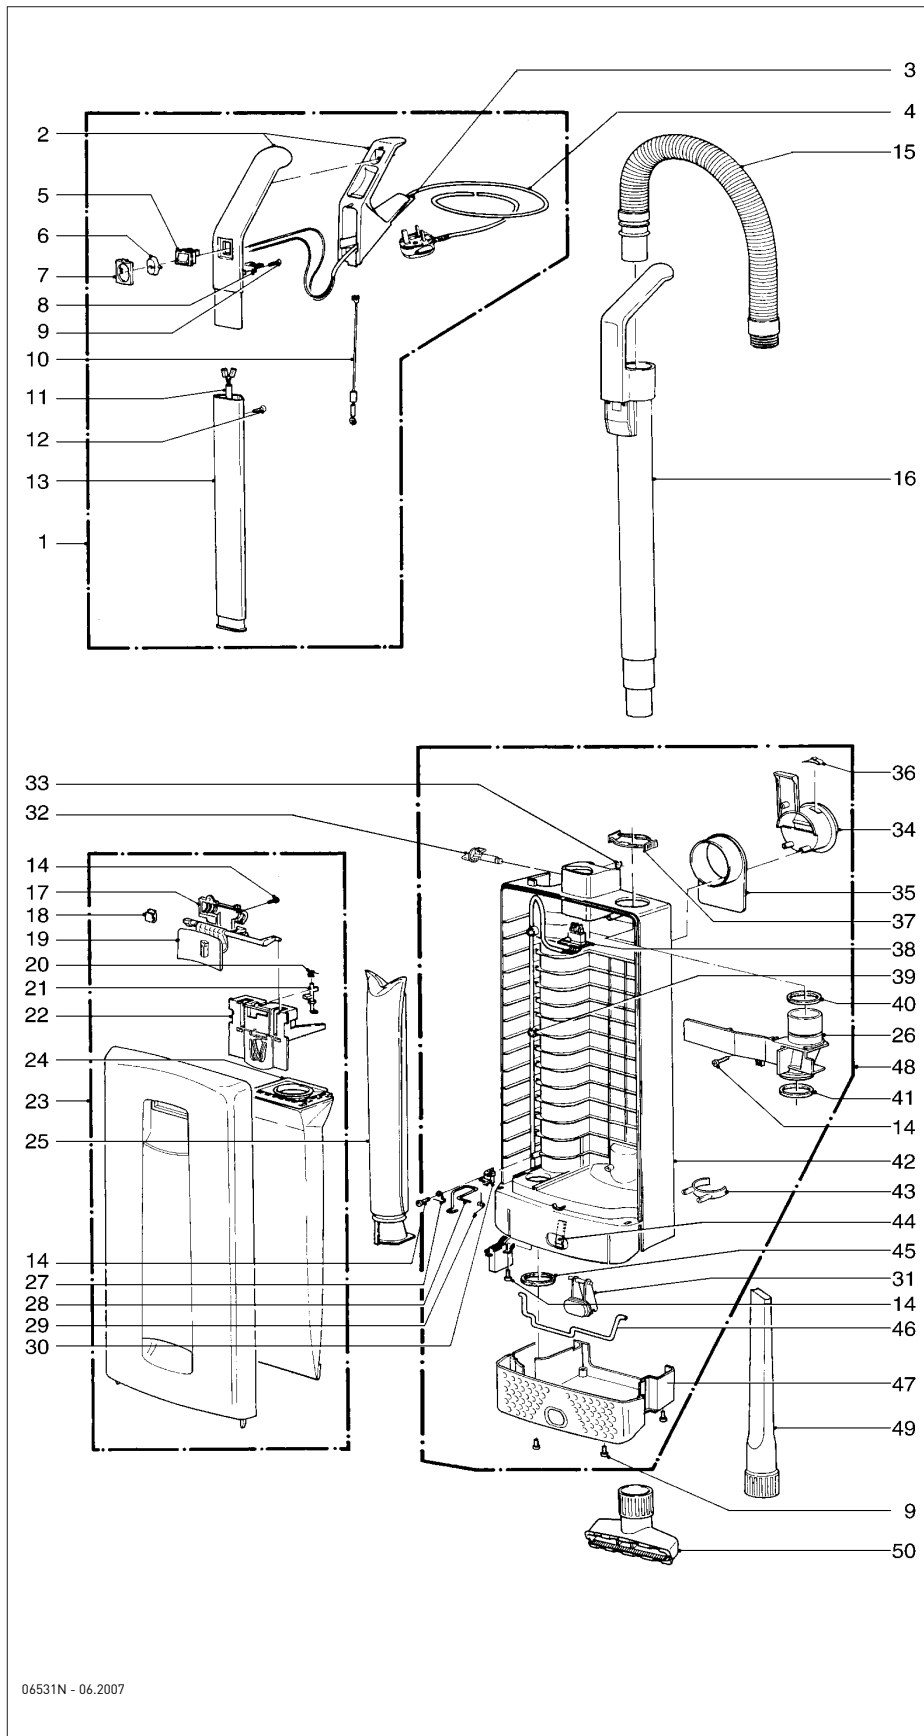

SEBO AUTOMATIC X4

240V BLUE

Pos.	Product Code	Description
1	5636AU	Handle, cpl.
2	5297ES	Handle grip (incl. Pos. 7 + 10)
3	5359DE	Grommet
4	5390dg	Cable with AU-Plug
5	05111ER	Switch
6	5160sg	Switch cap
7	5161dg	Switch cap holder
8	5162	Cable clamp
9	0103ER	Screw C 3,9x16
10	5253-1	Wire-antistatic
11	5216ER	Handle cable
12	0129ER	Screw M4x12
13	5187	Handle tube
14	0102ER	Screw F 3,9x13
15	5040hg	Hose, cpl.
16	5045dg	Extension tube
17	5707db	Cover, dark blue
18	5319	Bag holder spring
19	5706sg	Cover release
20	5091	Safety catch spring
21	5360	Safety catch
22	5324	Bag holder, cpl. (incl. Pos. 20 +
23	5749SE	Front cover complete
24	5093ER	Dust bag pack
25	5036ER	Micro Hygiene Filter
26	5380DG	Internal cover, cpl.(incl.Pos.40 +
27	1073	Clamp
28	5208	Filter safety catch
29	5210	Return spring
30	5164	Cable clamp
31	5722sg	Dust bag housing locking
32	1859sg	Handle catch
33	0161ER	Clip 4
34	5721db	Carrying handle
35	5703db	Cable hook
36	5146	Stop spring
37	5424dg	Retaining ring
38	5217ER	Internal cable
39	5266	Cable clamp
40	5842	Seal
41	5289	Seal
42	5764db	Dust bag housing
43	1823dg	Attachment clip
44	5084	Spring for locking rod
45	5163	Seal
46	5083	Locking rod
47	5702db	Dust bag housing bumper base
48	5763db	Dust bag housing, cpl.
49	1092dg	Crevice nozzle
50	1491dg	Upholstery nozzle