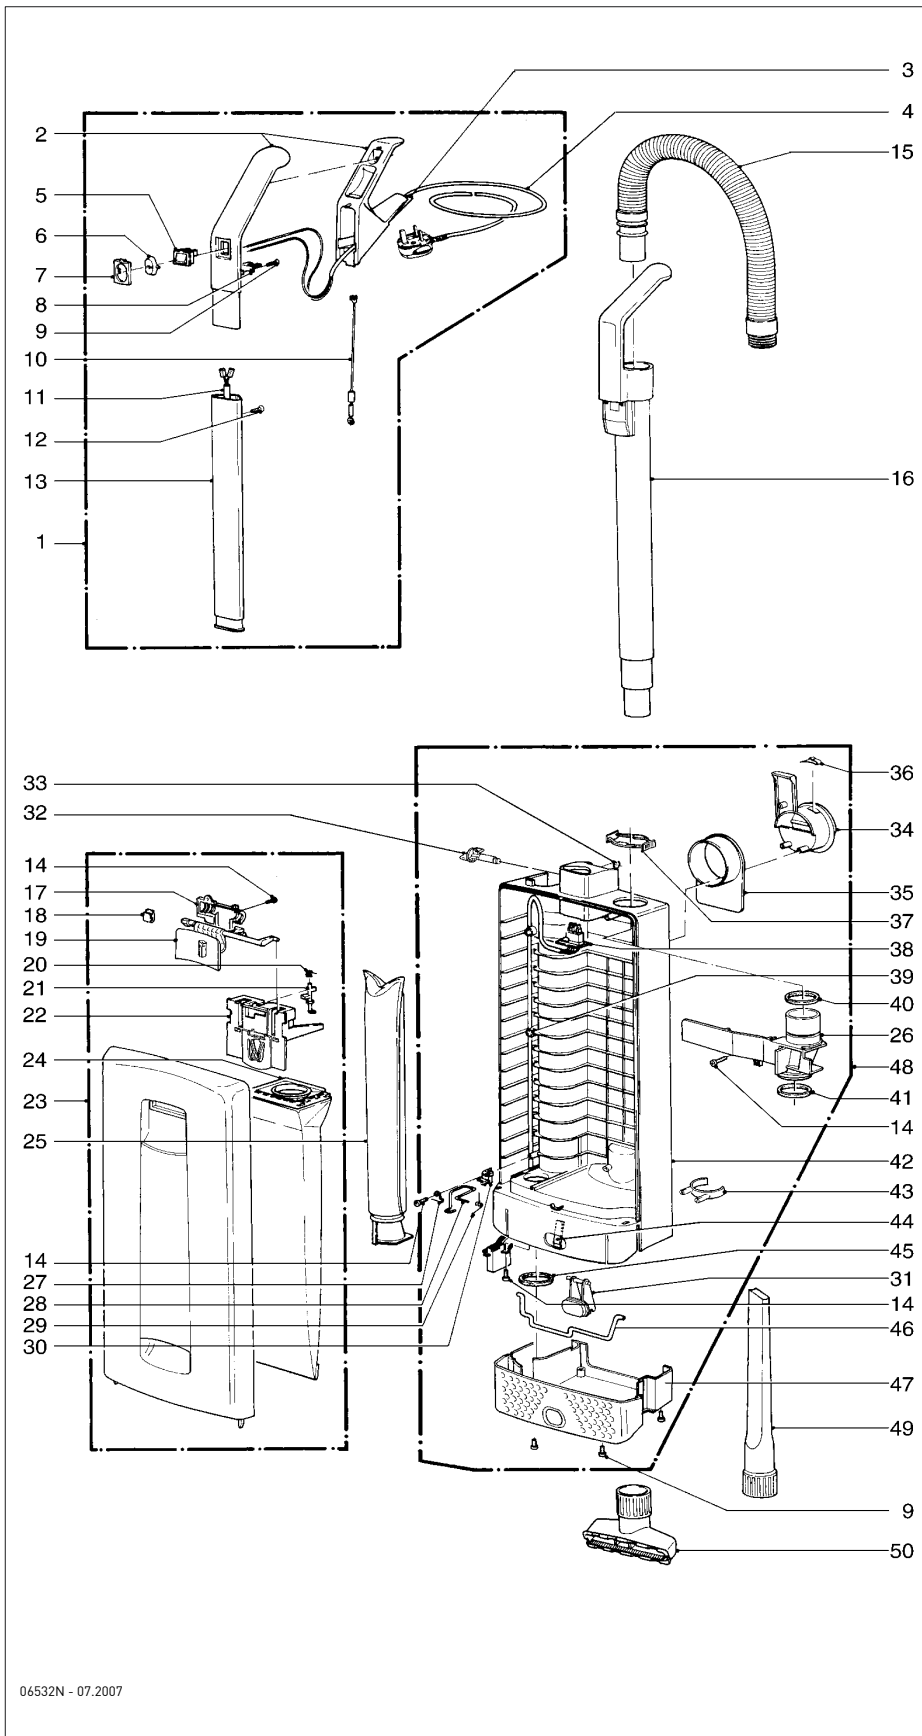

SEBO AUTOMATIC X4

240V WHITE

Pos.	Product Code	Description
1	5631AU	Handle, cpl.
2	5297ES	Handle grip (incl. Pos. 7 + 10)
3	5359DE	Grommet
4	5390dg	Cable with AU-Plug
5	05111ER	Switch
6	5160hg	Switch cap
7	5161dg	Switch cap holder
8	5162	Cable clamp
9	0103ER	Screw C 3,9x16
10	5253-1	Wire-antistatic
11	5216ER	Handle cable
12	0129ER	Screw M4x12
13	5187	Handle tube
14	0102ER	Screw F 3,9x13
15	5040hg	Hose, cpl.
16	5045dg	Extension tube
17	5707gw	Cover, white
18	5319	Bag holder spring
19	5706dg	Cover release
20	5091	Safety catch spring
21	5360	Safety catch
22	5324	Bag holder, cpl. (incl. Pos. 20 +
23	5750SE	Front cover complete
24	5093ER	Dust bag pack
25	5036ER	Micro Hygiene Filter
26	5380DG	Internal cover, cpl.(incl.Pos.40 +
27	1073	Clamp
28	5208	Filter safety catch
29	5210	Return spring
30	5164	Cable clamp
31	5722dg	Dust bag housing locking
32	1859dg	Handle catch
33	0161ER	Clip 4
34	5721gw	Carrying handle
35	5703gw	Cable hook
36	5146	Stop spring
37	5424dg	Retaining ring
38	5217ER	Internal cable
39	5266	Cable clamp
40	5842	Seal
41	5289	Seal
42	5764gw	Dust bag housing
43	1823dg	Attachment clip
44	5084	Spring for locking rod
45	5163	Seal
46	5083	Locking rod
47	5702gw	Dust bag housing bumper base
48	5755gw	Dust bag housing, cpl.
49	1092dg	Crevice nozzle
50	1491dg	Upholstery nozzle