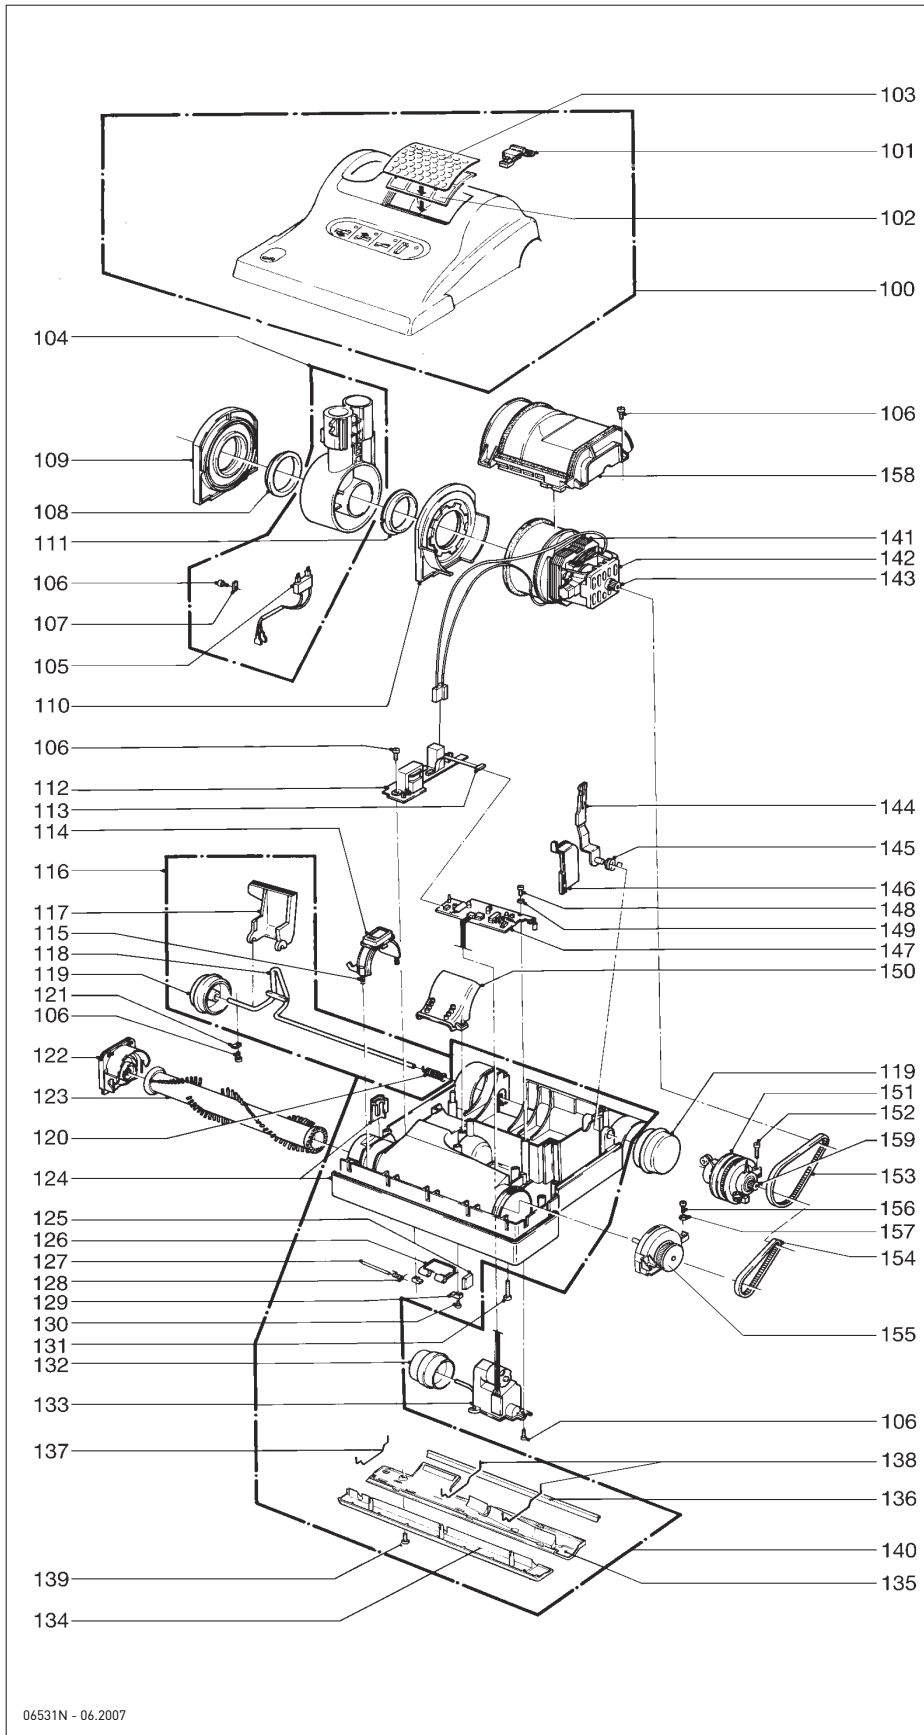

SEBO AUTOMATIC X4

240V BLUE

Pos.	Product Code	Description
100	5786SE	Power head cover, cpl.
101	5712db	Exhaust filter catch
102	5143	Exhaust filter
103	5711db	Exhaust filter cover
104	5729hg	Swivel neck assembly
105	5176	Male contact holder
106	0102ER	Screw F 3,9x13
107	2494	Cable clamp
108	5101	Swivel neck bearing,r.h.
109	5480	Swivel neck support, r.h.
110	5479	Swivel neck support, l.h.
111	5717	Swivel neck bearing,l.h.
112	5193ER	PCB12V power supply
113	5205	Ribbon cable
114	5713db	Brush roller release
115	5103	Spring
116	5051dg	Axle, assembly
117	5059or	Foot pedal
118	5053	Axle
119	5819dg	Wheel
120	2010	Axle spring
121	2014ER	Axle clamp
122	5031db	Bearing block right hand
123	5010ER	Brush roller
124	5005dg	Bumper
125	5155dg	Rubbing plate
126	5172OR	Access door (incl. Pos. 127 + 1)
127	5303	Access door axle
128	5304	Access door spring
129	5154dg	Hinge
130	0100ER	Screw C 2,9x9,5
131	0176ER	Screw AM4x30
132	5174dg	Pile adjustment wheel
133	5060ER	Servo motor with gear box
134	5411dg	Front bottom plate, cpl.
135	5412dg	Rear bottom plate, cpl.
136	5400-1	Sealing strip
137	5401	Wire tie
138	5402	Wire tie
139	0197ER	Screw M4x12
140	5482dg	Chassis, cpl.
141	05118S	Carbon brush set/vac mot.
141	5471	Vacuum motor 1000 W/240 V
142	5100	Rubber mounting
143	5462	Motor pulley
144	5129	Support lever
145	5107-1	Support spring
146	5112sw	Motor pulley cover
147	5740ER	Computer controller
148	0107ER	Screw C 2,9x13
149	0143ER	Washer 3,2
150	5173sw	Cover for air channel
151	5464	Sensor
152	0104ER	Screw C 3,9x25
153	5463	Belt 2MR-310-6
154	5110	Belt 219 3M HTDII-6
155	5766hg	Bearing block l.h., cpl.
156	0103ER	Screw C 3,9x16
157	0141ER	Locking washer
158	5018UL	Motor cover
159	5117/1	Sensor pulley