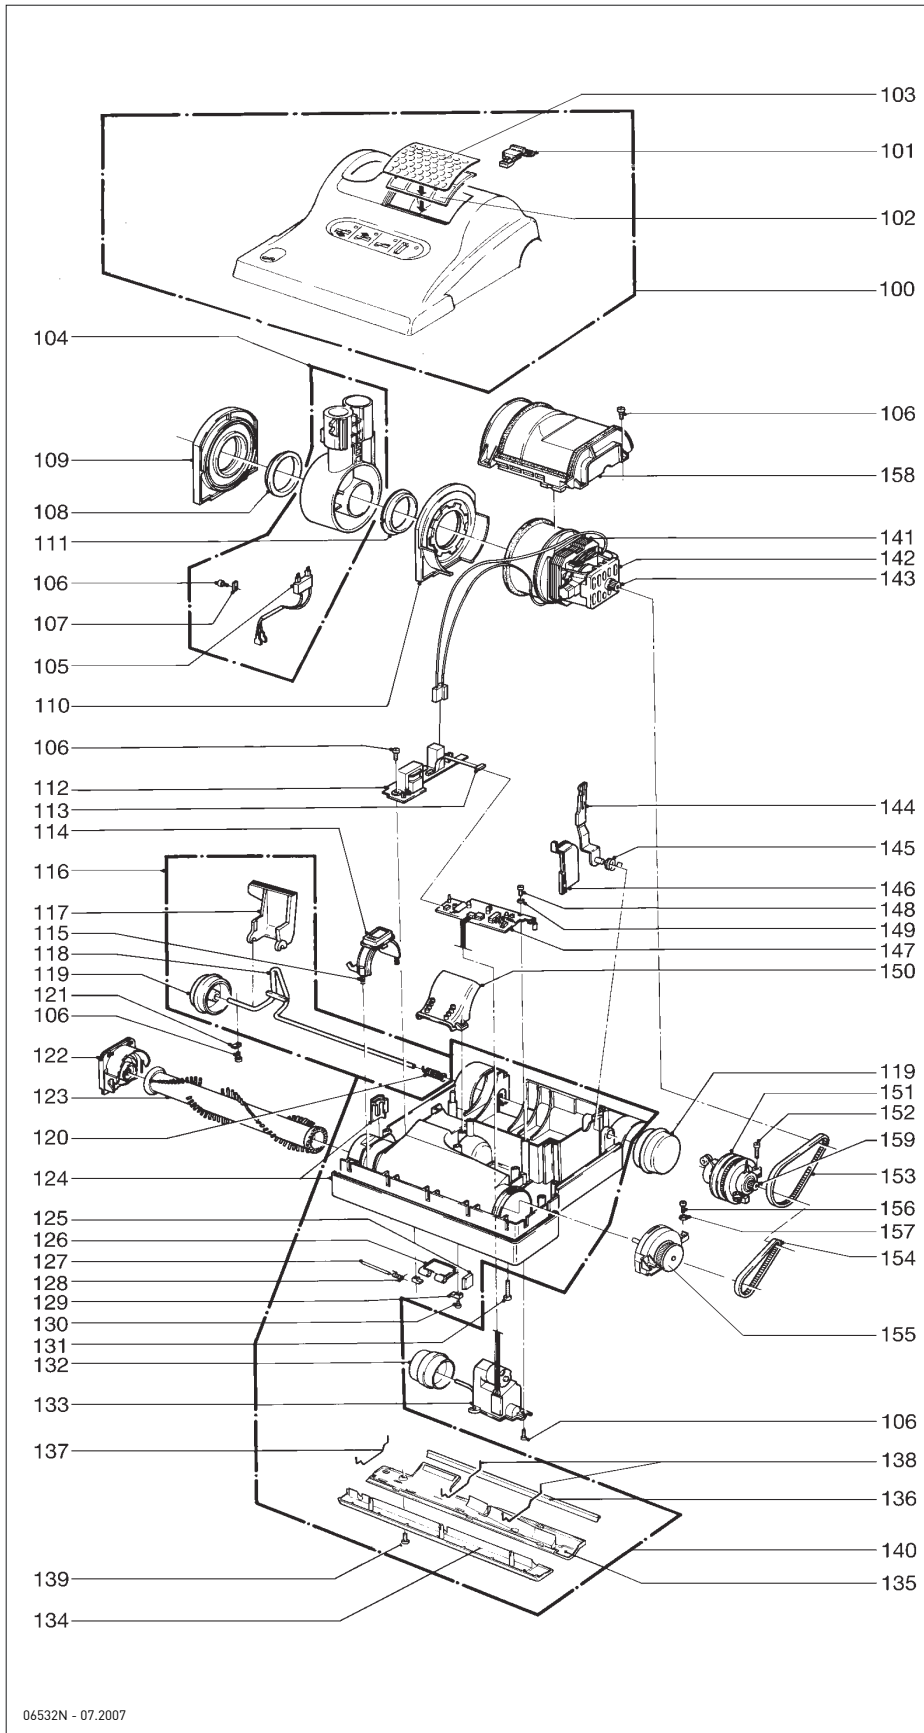

SEBO AUTOMATIC X4

240V WHITE

Pos.	Product Code	Description
100	5780SE	Power head cover, cpl.
101	5712gw	Exhaust filter catch
102	5143	Exhaust filter
103	5711gw	Exhaust filter cover
104	5729hg	Swivel neck assembly
105	5176	Male contact holder
106	0102ER	Screw F 3,9x13
107	2494	Cable clamp
108	5101	Swivel neck bearing,r.h.
109	5480	Swivel neck support, r.h.
110	5479	Swivel neck support, l.h.
111	5717	Swivel neck bearing,l.h.
112	5193ER	PCB12V power supply
113	5205	Ribbon cable
114	5713gw	Brush roller release
115	5103	Spring
116	5051dg	Axle, assembly
117	5059or	Foot pedal
118	5053	Axle
119	5819dg	Wheel
120	2010	Axle spring
121	2014ER	Axle clamp
122	5031gw	Bearing block right hand
123	5010ER	Brush roller
124	5005dg	Bumper
125	5155dg	Rubbing plate
126	5172OR	Access door (incl. Pos. 127 + 1)
127	5303	Access door axle
128	5304	Access door spring
129	5154dg	Hinge
130	0100ER	Screw C 2,9x9,5
131	0176ER	Screw AM4x30
132	5174dg	Pile adjustment wheel
133	5060ER	Servo motor with gear box
134	5411dg	Front bottom plate, cpl.
135	5412dg	Rear bottom plate, cpl.
136	5400-1	Sealing strip
137	5401	Wire tie
138	5402	Wire tie
139	0197ER	Screw M4x12
140	5482dg	Chassis, cpl.
141	05118S	Carbon brush set/vac mot.
141	5471	Vacuum motor 1000 W/240 V
142	5100	Rubber mounting
143	5462	Motor pulley
144	5129	Support lever
145	5107-1	Support spring
146	5112sw	Motor pulley cover
147	5740ER	Computer controller
148	0107ER	Screw C 2,9x13
149	0143ER	Washer 3,2
150	5173sw	Cover for air channel
151	5464	Sensor
152	0104ER	Screw C 3,9x25
153	5463	Belt 2MR-310-6
154	5110	Belt 219 3M HTDII-6
155	5766hg	Bearing block l.h., cpl.
156	0103ER	Screw C 3,9x16
157	0141ER	Locking washer
158	5018UL	Motor cover
159	5117/1	Sensor pulley